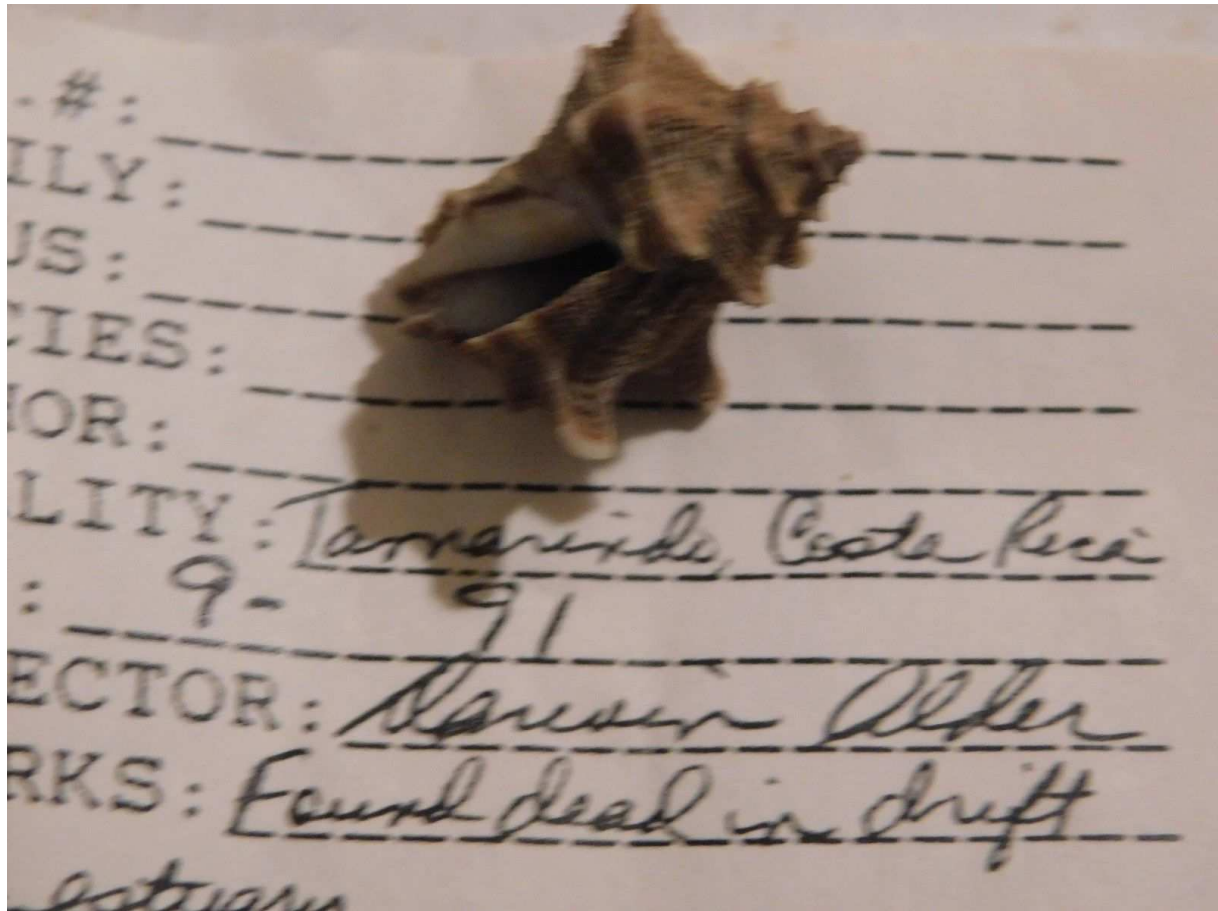

***Thaisella kiosquiformis* (Duclos, 1832)**

Thais kiosquiformis Costa Rica data 22mm

3 \$, Jun 2017

CAT. #: _____
FAMILY: _____
GENUS: _____
SPECIES: _____
AUTHOR: _____
LOCALITY: Tarrarivide, Costa Rica
DATE: 9- 91
COLLECTOR: Russell Alder
REMARKS: Found dead in drift
near estuary